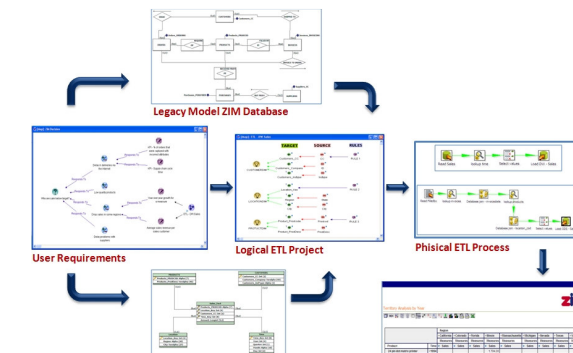

Data Integration

Data is everywhere. Providing a consistent, single version of the truth across all sources of information is one of the biggest challenges faced by IT organizations today. ZIM Decision uses a unique and powerful methodology for Data Integration delivering powerful Extraction, Transformation and Loading (ETL) capabilities using an innovative, metadata-driven approach.

One of the many benefits commercial open source business intelligence (BI) provides is the ability to allocate business intelligence budget where it counts - not on large, up front software licenses, but on the professional services and expertise it takes to ensure that your BI project is successful. ZIM offers a wide range of consulting services for the design, development, deployment, and maintenance of applications based on the Pentaho Open BI Suite through its ZIM Decision BI Consulting Services. From data warehouse design and implementation to report and dashboard development, our BI experts have years of experience delivering successful BI implementations across all industry verticals. ZIM can deliver these services directly or through our certified partners.