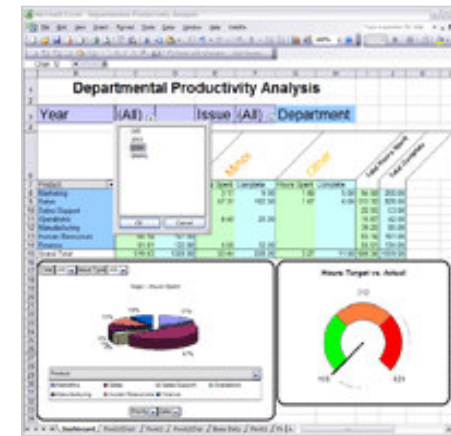

Analysis

ZIM Decision puts rich, analytic power in the hands of your users - helping them gain the insights and understanding they need to make optimal business decisions. For example, if a report shows sales are trending lower than expected, business users need to be able to easily uncover the underlying issue by getting answers to questions such as: