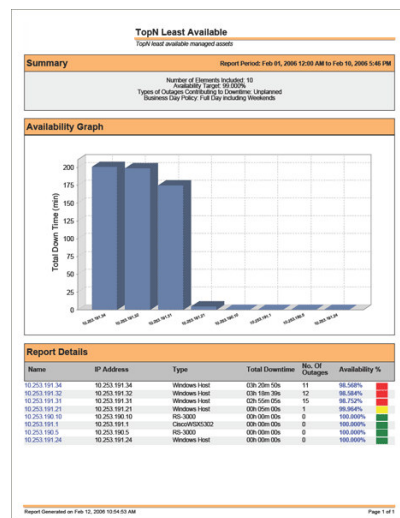

ZIM Decision- BI

ZIM Decision provides a full spectrum of business intelligence (BI) capabilities including query and reporting, interactive analysis, dashboards, ETL/data integration and data mining using the Pentaho open source BI platform - the world's most popular open source BI suite.

Dashboards

ZIM Decision provides immediate insight into individual, departmental, or enterprise performance by delivering key metrics in an attractive and intuitive visual interface. Dashboards give business users the critical information they need to understand and improve organizational performance.

- Monitor top-level performance and drill into supporting detail
- Gain visibility into your organization's key performance indicators (KPIs)
- Illuminate metrics for quick insight into business activities
- Track exceptions and receive alerts
- Provide self-service information with parameter-driven controls
- Integrate with other applications for a complete view of the organization
- Leverage the full Pentaho BI Suite for comprehensive business intelligence

Reporting

All organizations use reporting in one form or another. As a result, reporting is considered a core business intelligence (BI) need and is frequently the first BI application deployed. ZIM Decision allows organizations to easily access, format, and deliver information to employees, customers, and partners.