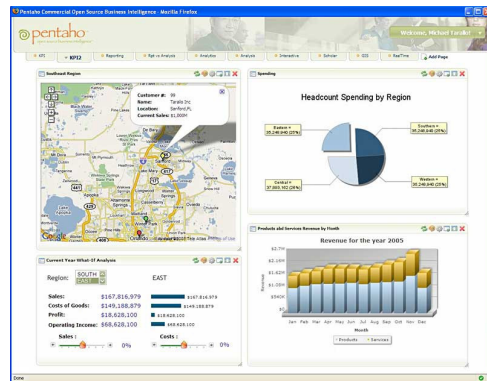

ZIM Decision- BI

ZIM Decision provides a full spectrum of business intelligence (BI) capabilities including query and reporting, interactive analysis, dashboards, ETL/data integration and data mining using the Pentaho open source BI platform - the world's most popular open source BI suite.

Dashboards

ZIM Decision provides immediate insight into individual, departmental, or enterprise performance by delivering key metrics in an attractive and intuitive visual interface. Dashboards give business users the critical information they need to understand and improve organizational performance.

- Monitor top-level performance and drill into supporting detail
- Gain visibility into your organization's key performance indicators (KPIs)
- Illuminate metrics for quick insight into business activities
- Track exceptions and receive alerts
- Provide self-service information with parameter-driven controls
- Integrate with other applications for a complete view of the organization
- Leverage the full Pentaho BI Suite for comprehensive business intelligence

Data Integration

Data is everywhere. Providing a consistent, single version of the truth across all sources of information is one of the biggest challenges faced by IT organizations today. ZIM Decision uses a unique and powerful methodology for Data Integration delivering powerful Extraction, Transformation and Loading (ETL) capabilities using an innovative, metadata-driven approach.